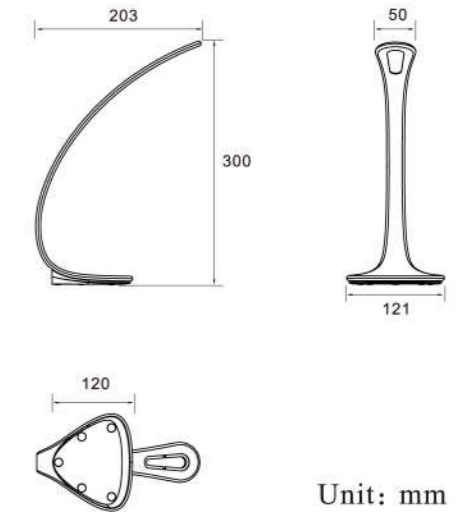

### ■ Feather Shape

Aesthetic feather shape with whole arc edge highlights the ethereal gesture;

## Drawing

## Dimension

Unit: mm

Package	
Size	370*175*135mm
Material	Corrugated paper
Packing List	Lamp/Adapter/Manual
N.W.	0.5KG
G.W.	1.06KG