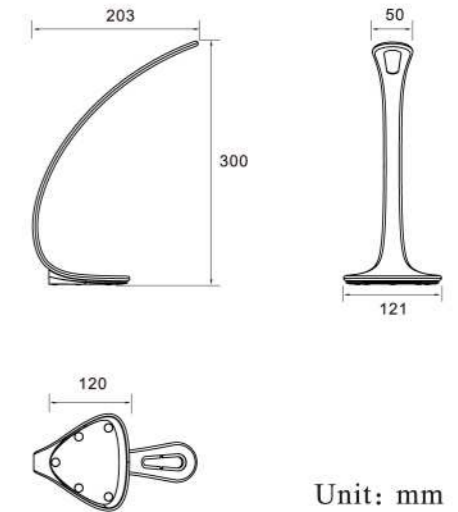

Elf

Reading Lamp

Description

■ Feather Shape

Aesthetic feather shape with whole arc edge highlights the ethereal gesture;

■ Colorful Lamp

Multiple color choices and anodized surface treatment maintains the wonderful colors for longtime;

■ Touch Control

Elf can be controlled by finger touch in any place of the metal lamp body; Operation is convenient and efficient with double click controls ON/OFF, and click switches for 4-step dimming.

Drawing

Dimension

Unit: mm

Spec.

Model	Wattage	Input Voltage	Output Voltage	Color	CCT	Operation Condition
ELF8WWD1-GL-EN	8W	100-240VAC 50/60Hz	12V 1A	Golden	3000K	-10°C ~ 40°C RH15% ~ 50%
ELF8WWD1-SI-EN				Silver		
ELF8WWD1-RD-EN				Red		
ELF8NWD1-GL-EN				Golden	4000K	
ELF8NWD1-SI-EN				Silver		
ELF8NWD1-RD-EN				Red		

Package	
Size	370*175*135mm
Material	Corrugated paper
Packing List	Lamp/Adapter/Manual
N.W.	0.5KG
G.W.	1.06KG

Application

Office Study Room Bedroom

Certification